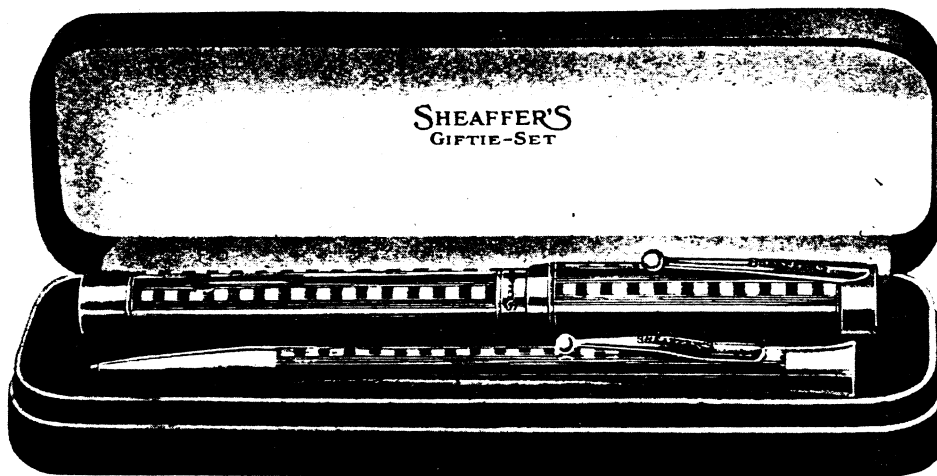

Sheaffer's Giftie Sets

Regular length—pen five inches, pencil five inches

Set No.	Pcl. No.	Pcl. Price	Pen No.	Pen Price	Set Price
C4—CE—Yellow Gold Filled		$ 4.00	36EC—Yellow Gold Filled	$ 9.50	$13.50
*D4—DE—Solid Green Gold		18.00	366EC—Solid Green Gold	35.00	50.00